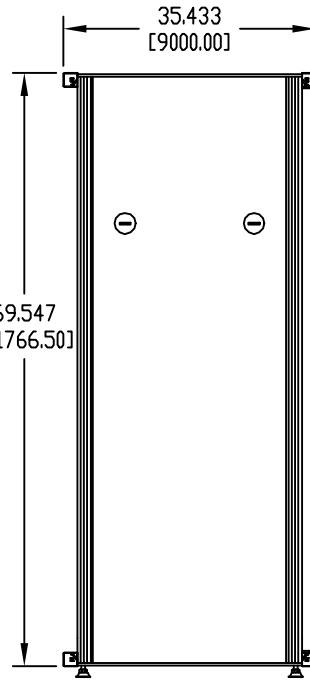

PART NAME

LUXOR RACK (STYLE B)

PART No.

LX-4648 to LX-4688

SHEET 1 of 2

TOP VIEW

FRONT VIEW LESS DOOR [60.50]

FRONT VIEW WITH DOOR

RIGHT SIDE VIEW

REAR VIEW

- | | |
|------------------------------------|--|
| MATERIAL: FRAME | ALUMINUM EXTRUSION
ALUMINUM DIE CASTING |
| SIDES, TOP,BOTTOM
AND REAR DOOR | 13 GA. STEEL
16 GA. STEEL |
| PANEL MOUNTING RAIL | ALUMINUM EXTRUSION
13 GA. STEEL |
| FRONT DOOR | ALUMINUM EXTRUSION
ACRYLIC PANEL |
| FINISH: FRAME | DARK GREY
CLEAR ANODIZE |
| SIDES, TOP, REAR DOOR | LIGHT GREY |
| PANEL MOUNTING RAILS | CLEAR ANODIZE
ZINC CHROMATE |

NOTES:

- 1.) LOAD RATING: 1100 LBS.
- 2.) PANEL MOUNTING RAILS TAPPED FOR M5 METRIC THREAD ON EIA UNIVERSAL SPACING AND ARE FULLY ADJUSTABLE.
- 3.) BOTTOM CASTINGS ACCEPT RC-4835 CASTERS (OPTIONAL ACCESSORY) AND RL-4830 LEVELERS (SUPPLIED UNASSEMBLED WITH CABINET RACK.

PART NO. WITH FRONT DOOR	PART NO. WITHOUT FRONT DOOR
LX-4688	LX-4648