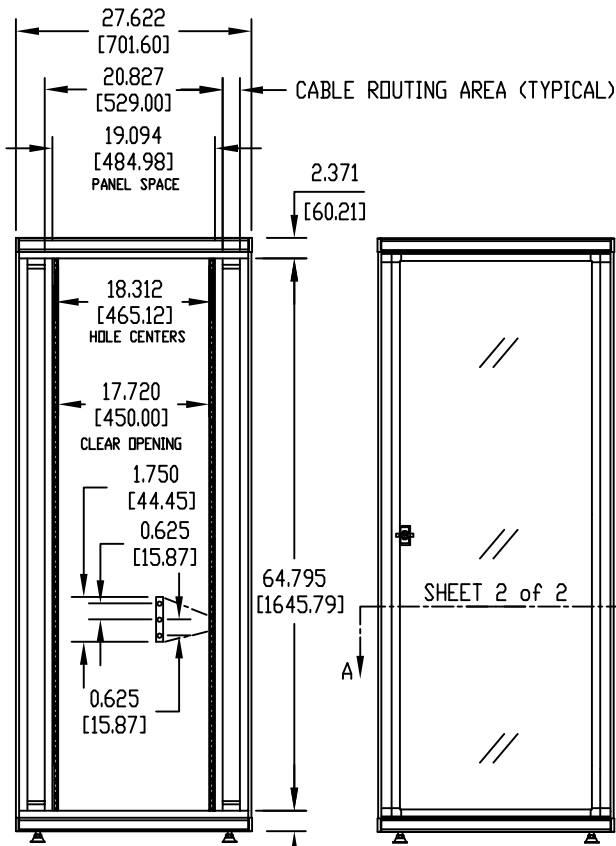

PART NAME

LUXOR RACK (STYLE B)

PART No.

LX-4648 to LX-4688

SHEET 1 of 2

TOP VIEW

FRONT VIEW LESS DOOR [60.50]

FRONT VIEW WITH DOOR

RIGHT SIDE VIEW

REAR VIEW

- | | |
|------------------------------------|--|
| MATERIAL: FRAME | ALUMINUM EXTRUSION
ALUMINUM DIE CASTING |
| SIDES, TOP,BOTTOM
AND REAR DOOR | 13 GA. STEEL
16 GA. STEEL |
| PANEL MOUNTING RAIL | ALUMINUM EXTRUSION
13 GA. STEEL |
| FRONT DOOR | ALUMINUM EXTRUSION
ACRYLIC PANEL |
| FINISH: FRAME | DARK GREY
CLEAR ANODIZE |
| SIDES, TOP, REAR DOOR | LIGHT GREY |
| PANEL MOUNTING RAILS | CLEAR ANODIZE
ZINC CHROMATE |

NOTES:

- 1.) LOAD RATING: 1100 LBS.
- 2.) PANEL MOUNTING RAILS TAPPED FOR M5 METRIC THREAD ON EIA UNIVERSAL SPACING AND ARE FULLY ADJUSTABLE.
- 3.) BOTTOM CASTINGS ACCEPT RC-4835 CASTERS (OPTIONAL ACCESSORY) AND RL-4830 LEVELERS (SUPPLIED UNASSEMBLED WITH CABINET RACK.

PART NO. WITH FRONT DOOR	PART NO. WITHOUT FRONT DOOR
LX-4688	LX-4648