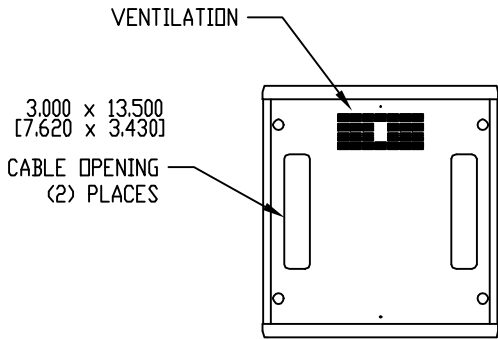

PART NAME

LUXOR RACK (STYLE B)

PART No.

LX-4648 to LX-4688

SHEET 1 of 2

TOP VIEW

FRONT VIEW LESS DOOR [60.50]

FRONT VIEW WITH DOOR

NOTES:

- 1.) LOAD RATING: 1100 LBS.
- 2.) PANEL MOUNTING RAILS TAPPED FOR M5 METRIC THREAD ON EIA UNIVERSAL SPACING AND ARE FULLY ADJUSTABLE.
- 3.) BOTTOM CASTINGS ACCEPT RC-4835 CASTERS (OPTIONAL ACCESSORY) AND RL-4830 LEVELERS (SUPPLIED UNASSEMBLED WITH CABINET RACK.