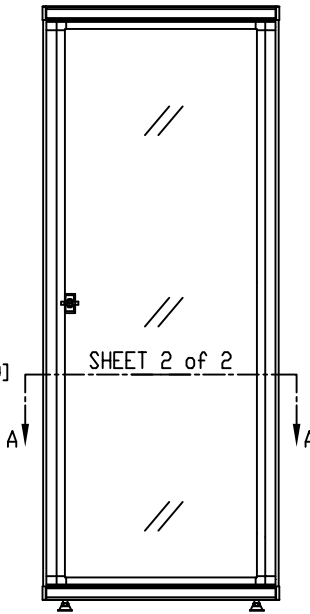

PART NAME

LUXOR RACK (STYLE B)

PART No.

LX-4648 to LX-4688

SHEET 1 of 2

TOP VIEW

FRONT VIEW LESS DOOR [60.50]

FRONT VIEW WITH DOOR

RIGHT SIDE VIEW

REAR VIEW

- | | |
|------------------------------------|--|
| MATERIAL: FRAME | ALUMINUM EXTRUSION
ALUMINUM DIE CASTING |
| SIDES, TOP,BOTTOM
AND REAR DOOR | 13 GA. STEEL
16 GA. STEEL |
| PANEL MOUNTING RAIL | ALUMINUM EXTRUSION
13 GA. STEEL |
| FRONT DOOR | ALUMINUM EXTRUSION
ACRYLIC PANEL |
| FINISH: FRAME | DARK GREY
CLEAR ANODIZE |
| SIDES, TOP, REAR DOOR | LIGHT GREY |
| PANEL MOUNTING RAILS | CLEAR ANODIZE
ZINC CHROMATE |

NOTES:

- 1.) LOAD RATING: 1100 LBS.
- 2.) PANEL MOUNTING RAILS TAPPED FOR M5 METRIC THREAD ON EIA UNIVERSAL SPACING AND ARE FULLY ADJUSTABLE.
- 3.) BOTTOM CASTINGS ACCEPT RC-4835 CASTERS (OPTIONAL ACCESSORY) AND RL-4830 LEVELERS (SUPPLIED UNASSEMBLED WITH CABINET RACK.

PART NO. WITH FRONT DOOR	PART NO. WITHOUT FRONT DOOR
LX-4688	LX-4648